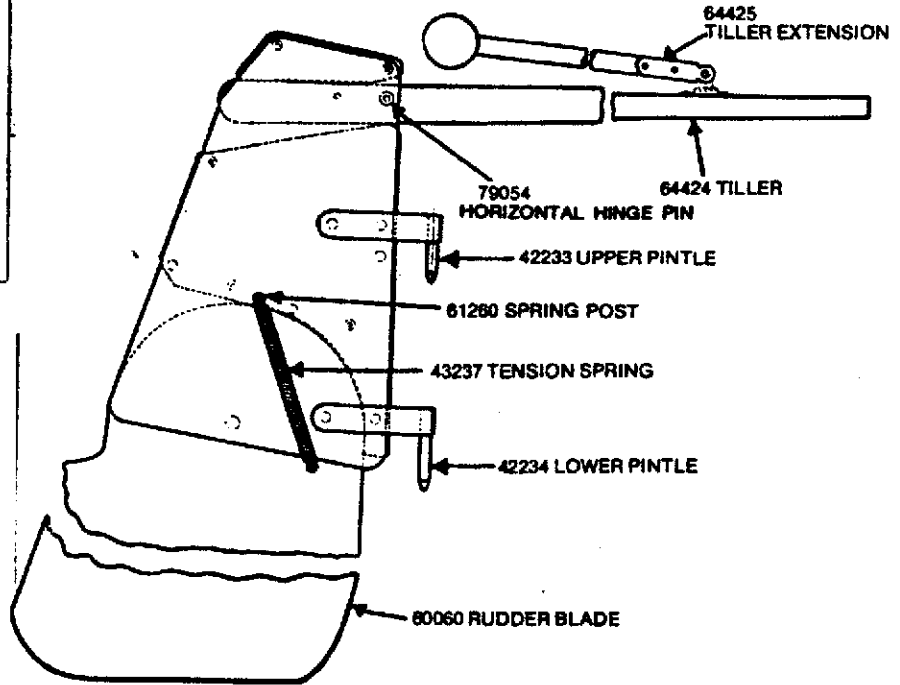

West Marine Model No.	Qty.	Color	Length ft.	Size	Handbook		Type	Ship. Wt.	Description	Price	Total
					Size	Length					
121525	2	Blue trace	12	1/4	1/4	13	braid	0.04	Sta-Set braid flecked	0.37	8.88
121640	1	Red trace	6	1/4	1/4	6	braid	0.04	Sta-Set braid flecked	0.37	2.22
405886	1	White	8	5/16				0.05	Regatta braid	0.47	3.76
243733	1	Blue	32	3/8	3/8	34	braid	0.07	Sta-Set solid color	0.70	22.40
121590	1	White	18	1/8	1/8	12	braid nylon	0.03	Braided polyester cord, hank	3.79	3.79
405886	1	White	4	5/16				0.05	Regatta braid	0.47	1.88
152159	1	Blue trace	6	5/16				0.06	Sta-Set X braid flecked	0.55	3.30
121988	1	White	18	1/4				0.04	Sta-Set braid	0.32	5.76
122028	1	White	20	5/16				0.05	Sta-Set braid	0.43	8.60
179259	1	White	50	1/8	1/8	21.5 and 18	braid nylon	0.5	Braided polyester cord, hank	3.79	3.79
153734	1							0.5	Harken bullet block - single w/swivel #166	11.39	11.39
114389	1							0.5	Harken bullet block - cheek #092	8.29	8.29
254318	1	White	5	1/4		3	braid	0.5	Waxed whipping twine	4.99	4.99
126847	1		8	5/16		7	bungee	0.05	Shock cord	0.21	1.05
126870	1		8	5/16	1/4			0.04	Shock cord	0.29	2.32
135558	4	Bronze	15	5 in.				1	Close base bronze cleats	9.99	39.96
367328	1		20	3/8				3	Economy dock line	5.19	5.19
367336	1		20	3/8				4	Economy dock line	7.09	7.09
389447	2	White	10	1/4				2	Bas boat fenders	10.99	21.98
116079	1		15	2 in.				0.5	Wichard stainless snap hook	11.20	11.20
405894	4	N/A	15	3/8				0.06	Regatta braid	0.59	35.40
367427	1		100	3/8				6	Economy anchor line	24.99	24.99
106450	1		10	1/4				0.75	Proof coil bulk chain	1.59	15.90
173304	2		10	5/16				1	Screw pin anchor shackles	3.69	7.38
488858	1			G-7				6	Guardian lightweight anchor	49.99	49.99